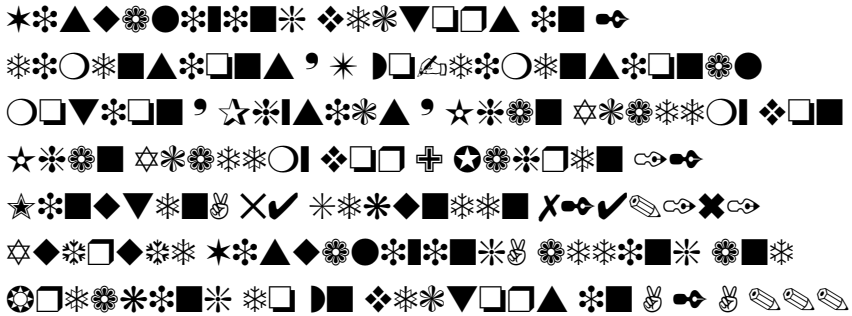

Read Online Plato Learning Environment Algebra 2 Answer Key