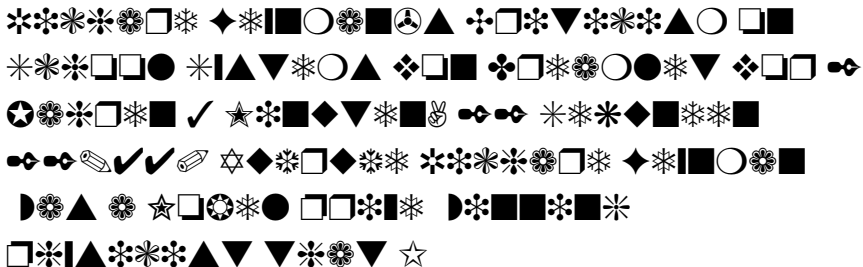

Read Online Plato Learning Environment Algebra 2 Answer Key