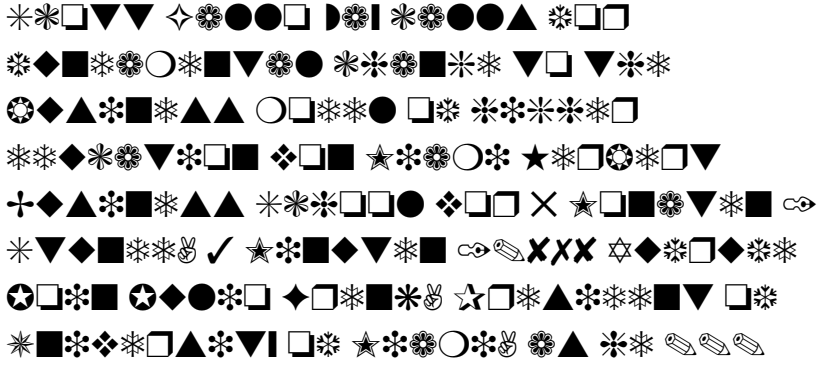

Read Online Plato Learning Environment Algebra 2 Answer Key